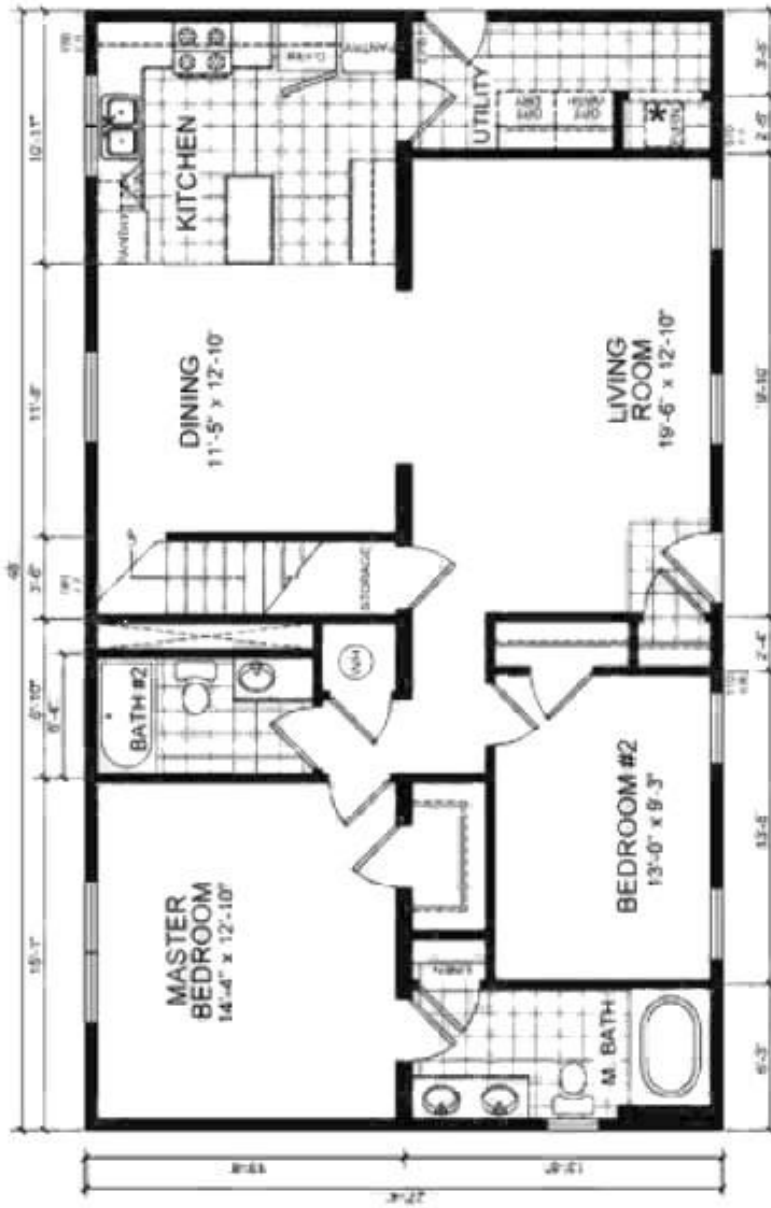

Floor 1

Square Feet: 1310

Bedrooms: 2

Bathrooms: 2

Option Floor 2

Square Feet: 720

Bedrooms: 2

Bathrooms: 1

WB-621 27'4" x 48' = 1310 1st Floor

Floor 1 | 1310 SQ. FT | 2BR | 2 BATH

Option Floor 2 | 720 SQ. FT | 2BR | 1 BATH