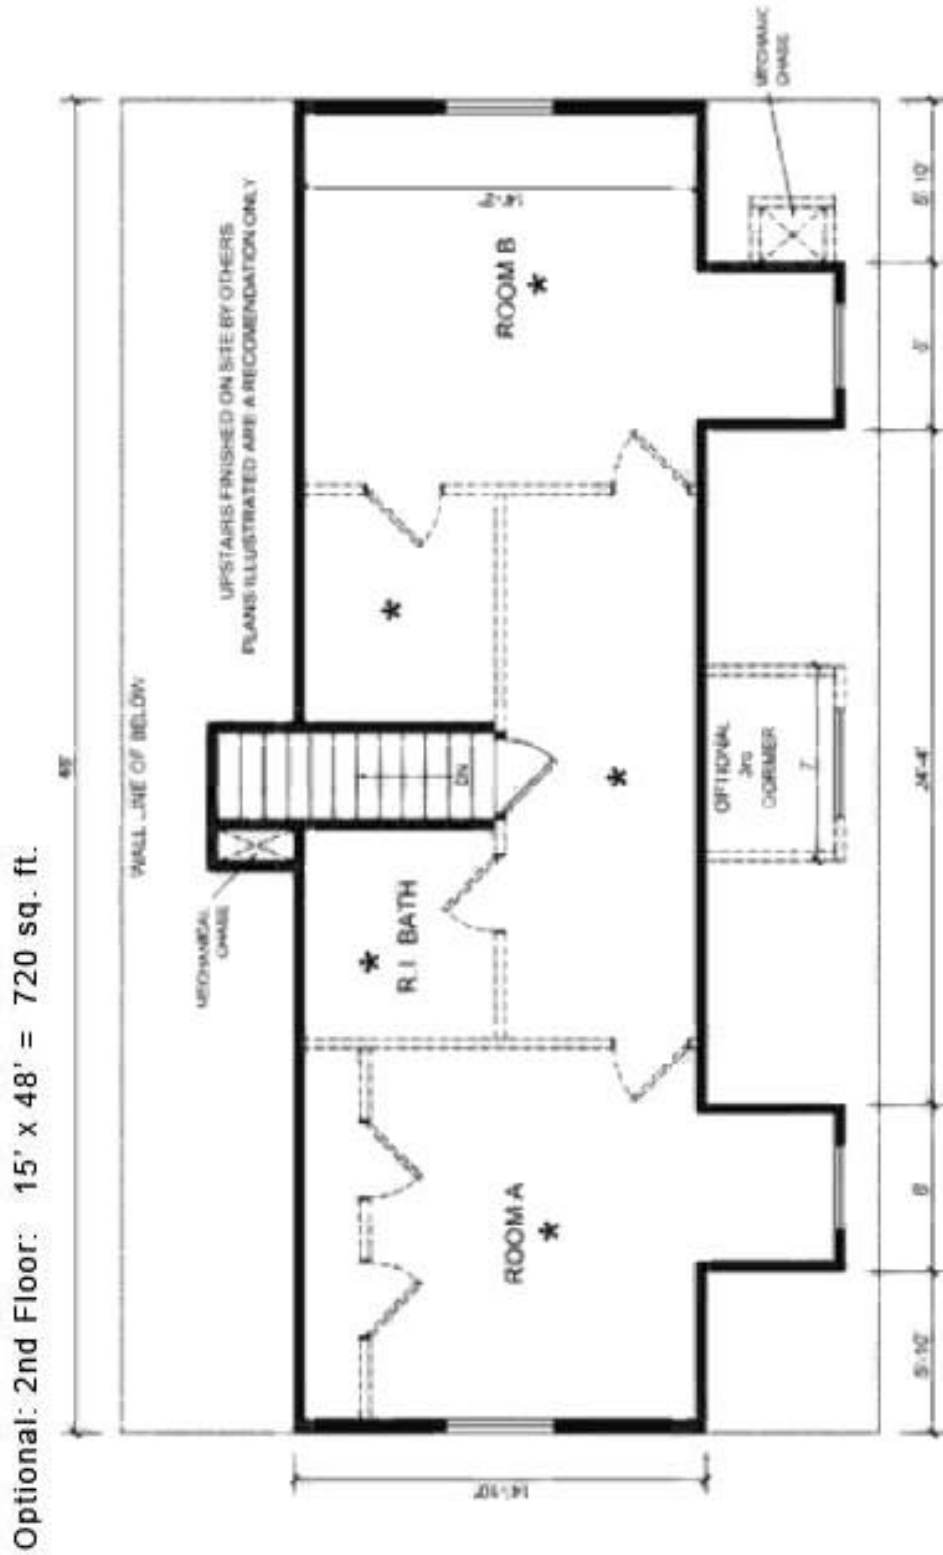

Floor 1

Square Feet: 1310

Bedrooms: 2

Bathrooms: 2

Option Floor 2

Square Feet: 720

Bedrooms: 2

Bathrooms: 1

WB-621 27'4" x 48' = 1310 1st Floor

Floor 1 | 1310 SQ. FT | 2BR | 2 BATH

Option Floor 2 | 720 SQ. FT | 2BR | 1 BATH