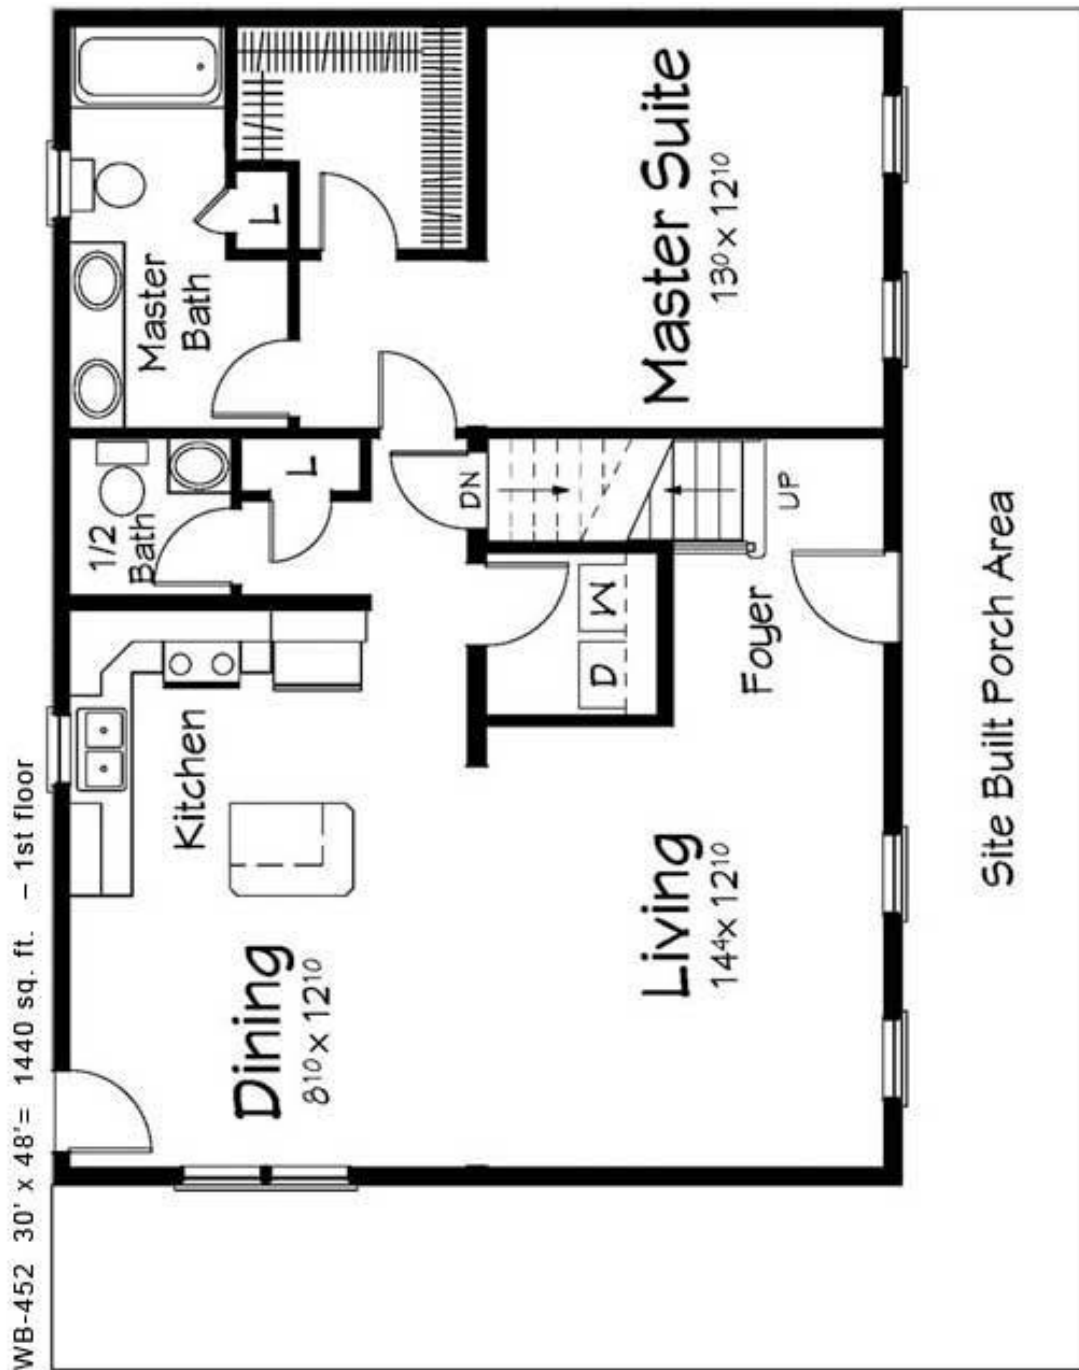

Floor 1

Square Feet: 1440

Bedrooms: 1

Bathrooms: 1.5

Option Floor 2

Square Feet: 864

Bedrooms: 2

Bathrooms: 1

Floor 1 | 1440 SQ. FT | 1BR | 1.5 BATH

Optional: 2nd Floor: 18' x 48' = 864 sq. ft.

Option Floor 2 | 864 SQ. FT | 2BR | 1 BATH