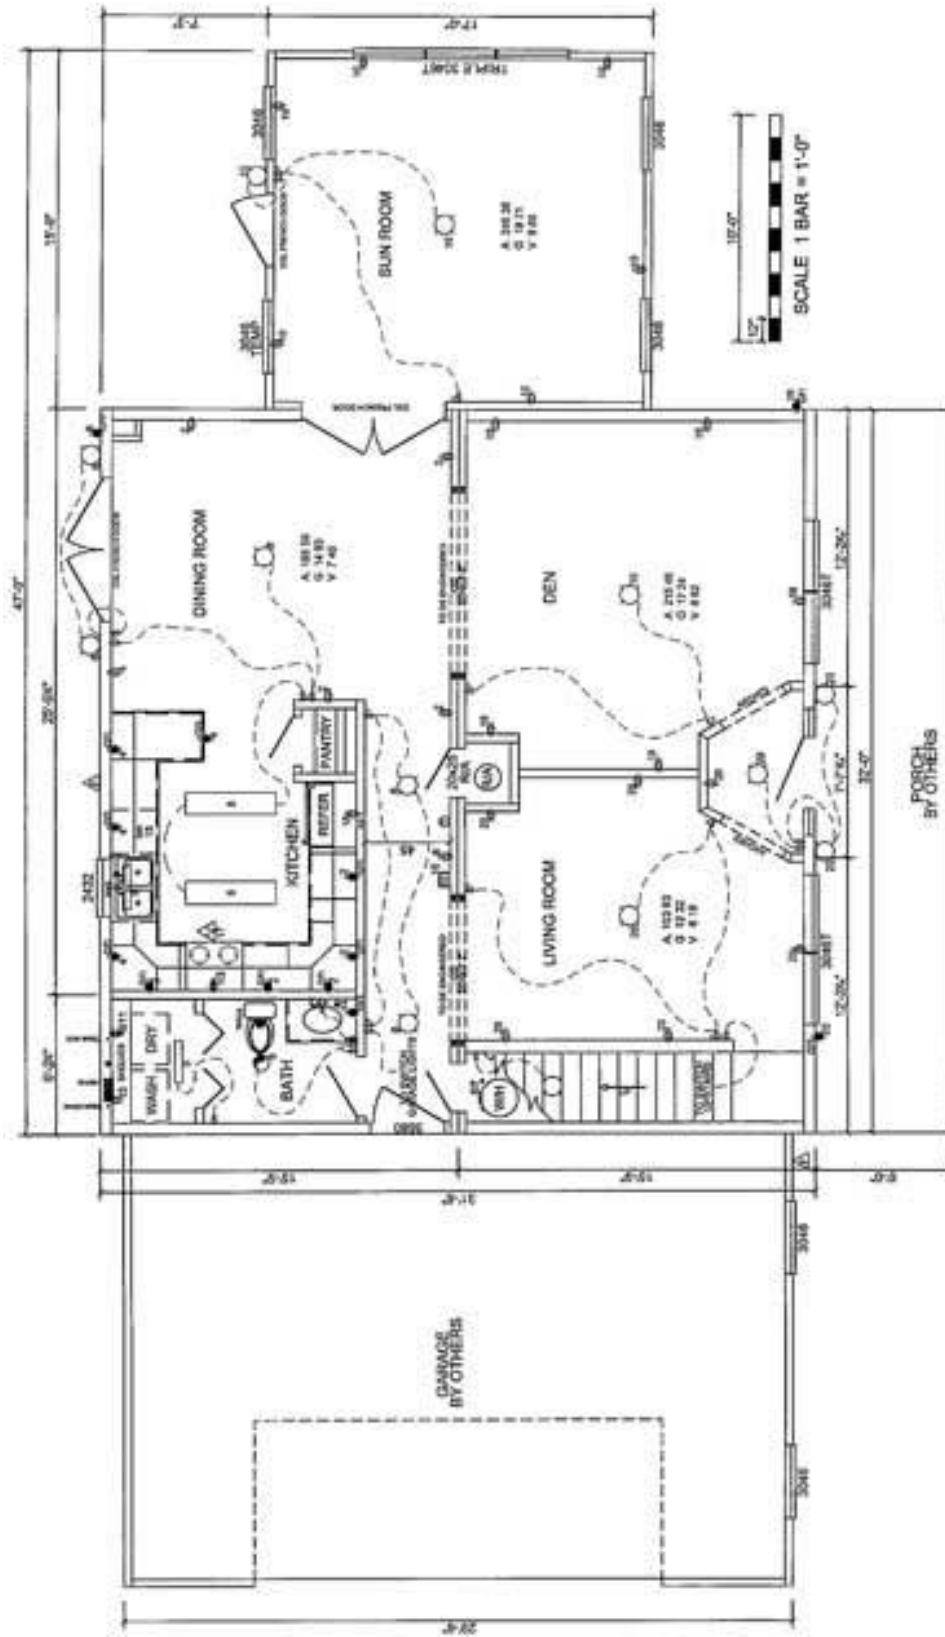

Square Feet: 2159
Bedrooms: 3
Bathrooms: 2.5

159 SQ. FT | 3 BR | 2.5 BATH

2159 SQ. FT | 3 BR | 2.5 BATH