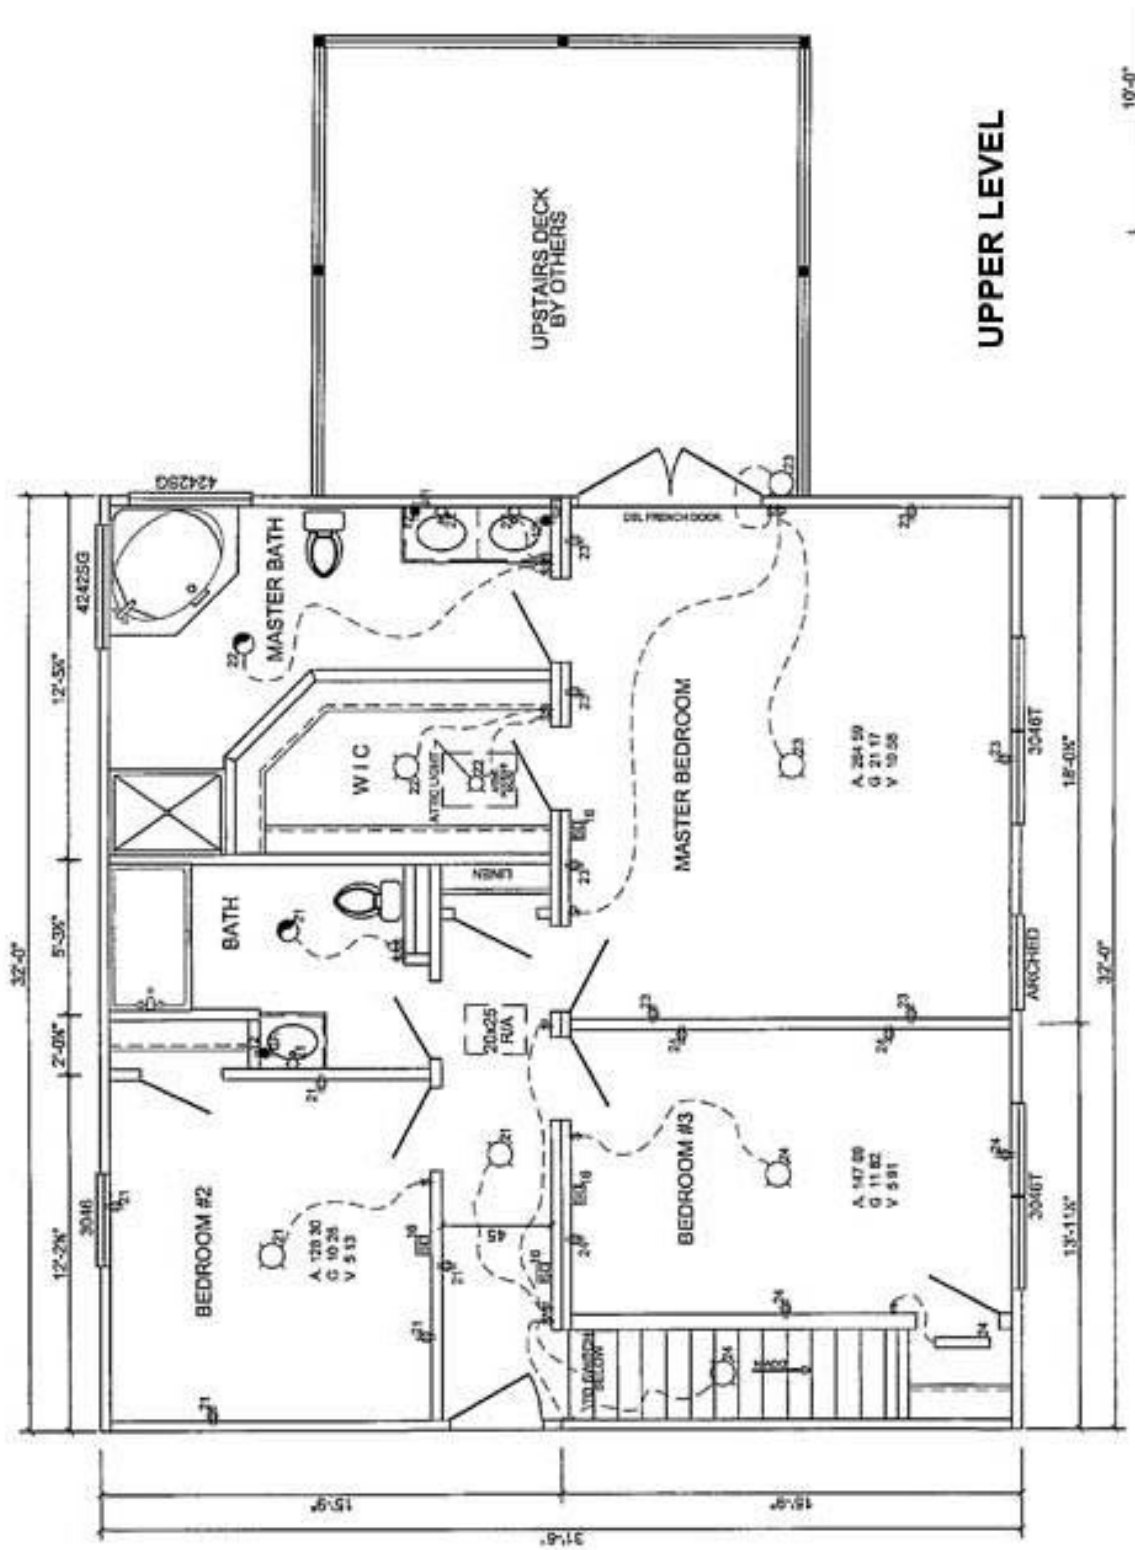

Square Feet: 2159
Bedrooms: 3
Bathrooms: 2.5

159 SQ. FT | 3 BR | 2.5 BATH

2159 SQ. FT | 3 BR | 2.5 BATH