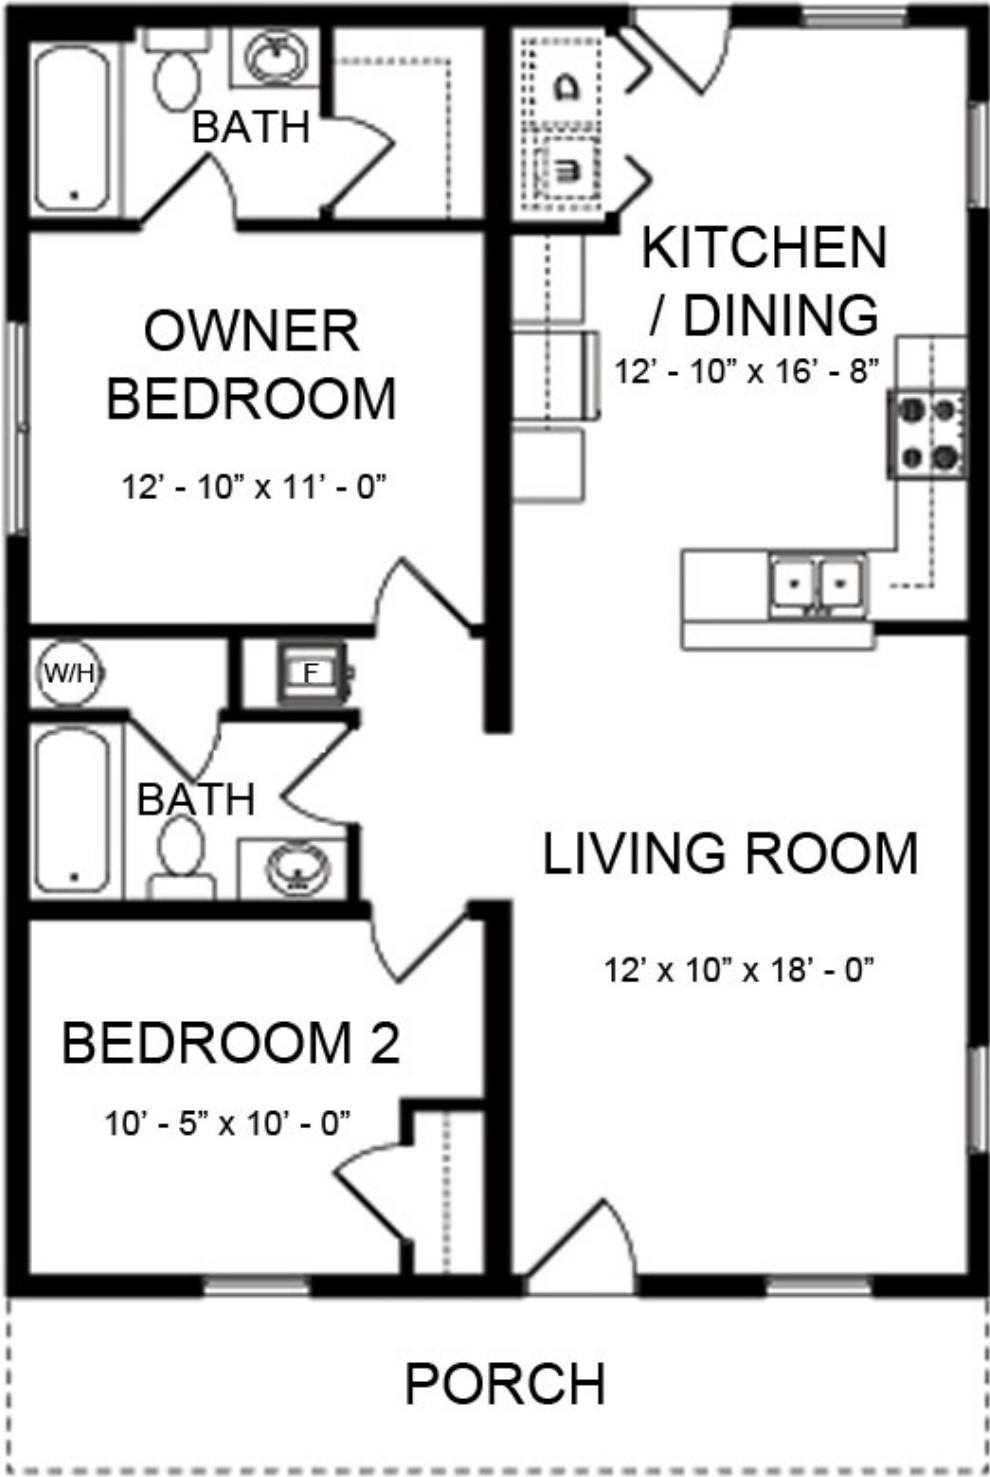

Floor Plan: WB-294

<p>Square Feet: 984 Bedrooms: 2 Bathrooms: 2</p>
--

984Sq Ft | 2 BED ROOMS | 2 BATHROOMS